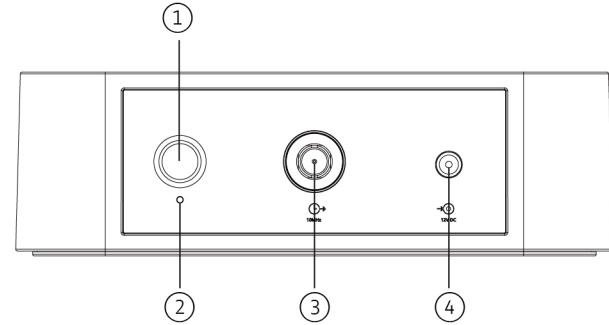

Rear Panel

① Power Button

When the power is off, press the button to turn on the power
When the power is on, long press the button to turn off the power

② Power Status Indicator

The green light is on when the power is turned on and the power input is good
When the power is off or there is no power input, there is no indicator light

③ Clock Input

10MHz/25MHz clock Input port (BNC interface, 50 ohm impedance)

④ DC Input

5.5mm x 2.5mm DC 12V power input (can be connected to Silent Angel F2 or suitable 12VDC linear power supply)

Advanced Connection Diagram